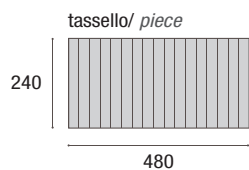

Sp x Largh x Lungh / Thk x Width x Length

SPINA 90° 2 strati sp.10 mm
70 X 490 mm /
2-Layer 90° Herringbone
thickness 10 mm

SPINA 45° 2 strati sp.10 mm
90 X 610 mm /
2-Layer 45° Chevron
thickness 10 mm

LISTONE 2 strati sp.10 mm
120 X 700/1200 mm /
2-Layer plank thickness 10 mm

LISTONE 2 strati sp.15 mm
180/200 X 1200/2300 mm
2-Layer plank thickness 15 mm

LISTONE 3 strati sp.15 mm
280/300 X 1800/3000 mm /
3-Layer plank thickness 15 mm

MULTILARGHEZZA 2 strati sp.15 mm
140-180-200 X 1200/2300 mm
2-Layer plank thickness 15 mm