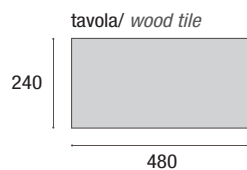

Sp x Largh x Lungh / Thk x Width x Length

SPINA 90° 2 strati sp.10 mm
70 X 490 mm /
2-Layer 90° Herringbone
thickness 10 mm

SPINA 45° 2 strati sp.10 mm
90 X 610 mm /
2-Layer 45° Chevron
thickness 10 mm

LISTONE 2 strati sp.10 mm
120 X 700/1200 mm /
2-Layer plank thickness 10 mm

LISTONE 2 strati sp.15 mm
180/200 X 1200/2300 mm
2-Layer plank thickness 15 mm

LISTONE 3 strati sp.15 mm
280/300 X 1800/3000 mm /
3-Layer plank thickness 15 mm

MULTILARGHEZZA 2 strati sp.15 mm
140-180-200 X 1200/2300 mm
2-Layer plank thickness 15 mm